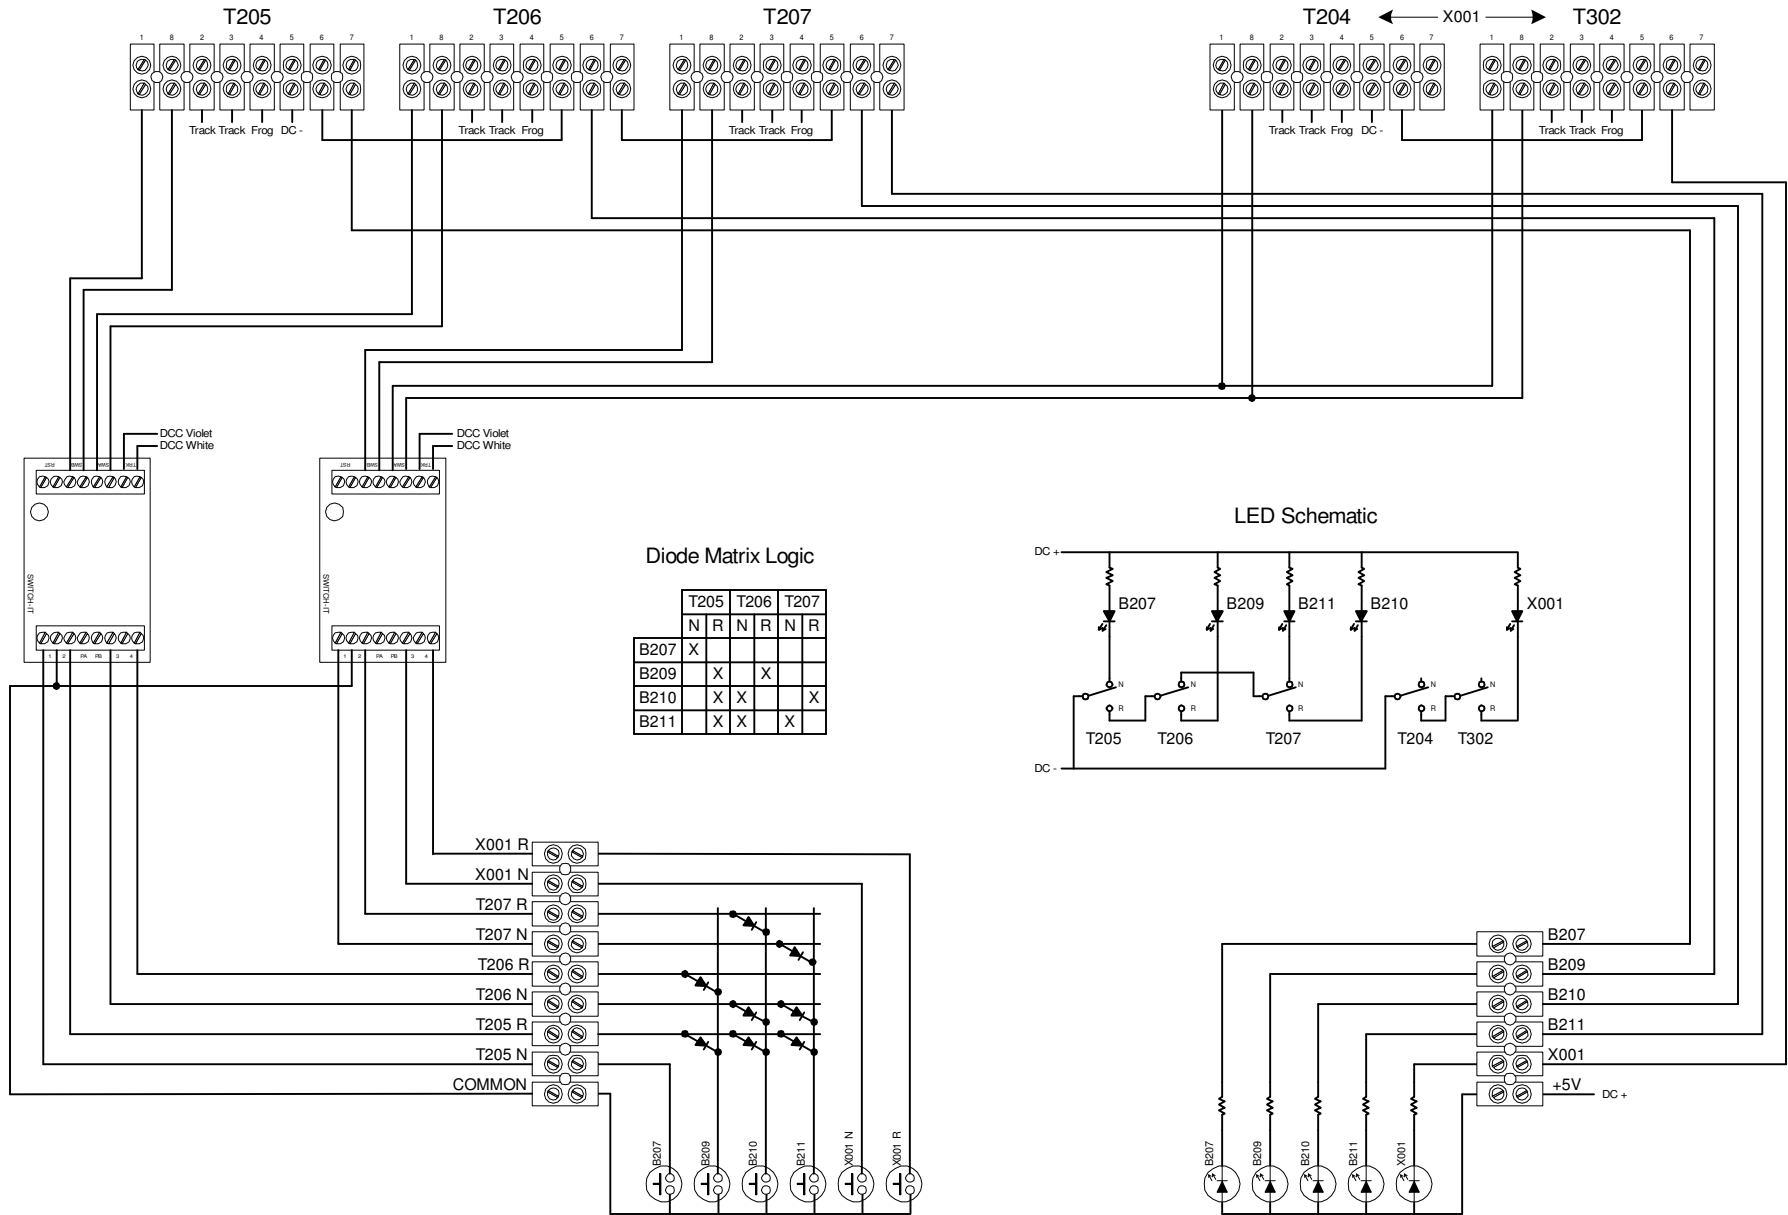

Hornell Model Railroad Club - Depot Layout

Panel A Connections

Diode Matrix Logic

	T205	T206	T207
N	R	N	R
R	N	R	N
B207	X		
B209	X	X	
B210	X	X	X
B211	X	X	X

LED Schematic