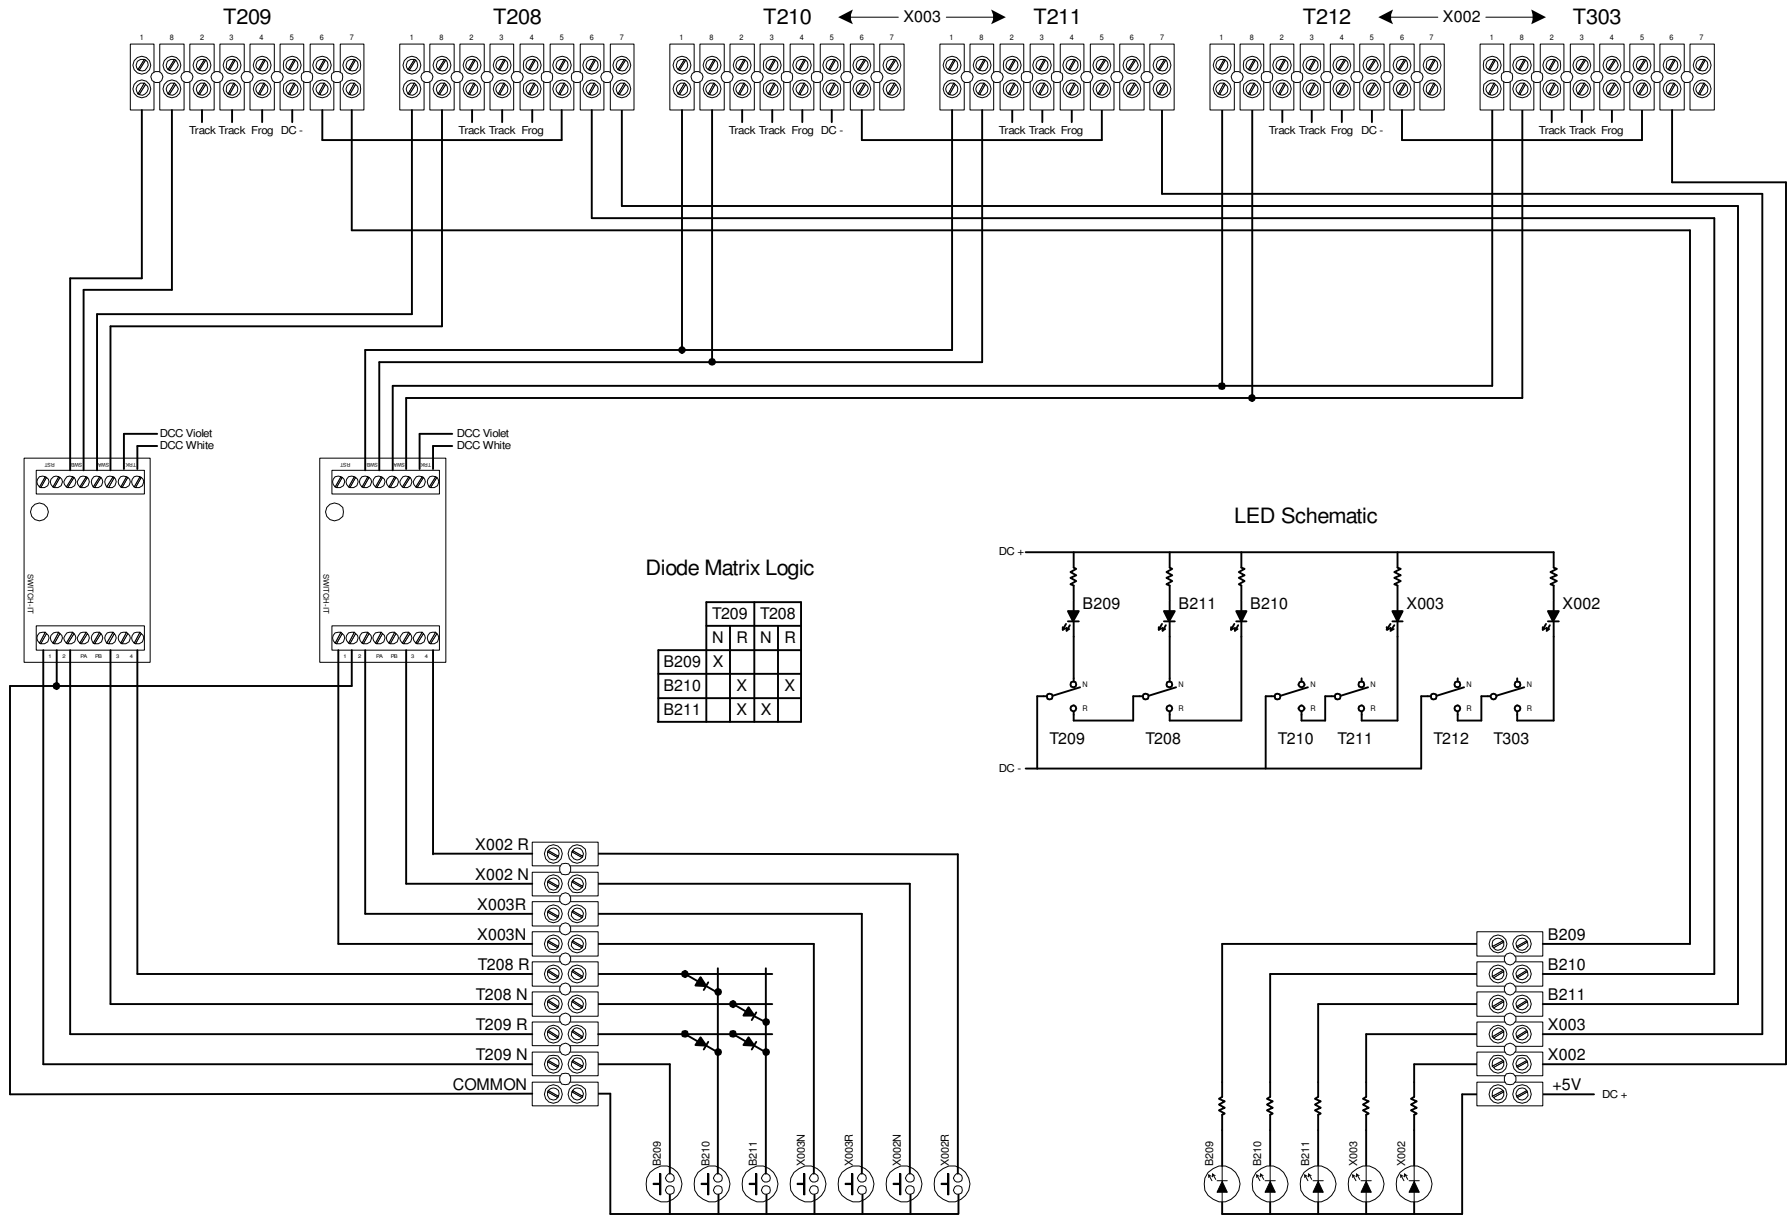

# Hornell Model Railroad Club - Depot Layout

## Panel B Connections

Diode Matrix Logic

	T209	T208
B209	X	
B210	X	X
B211	X	X

LED Schematic